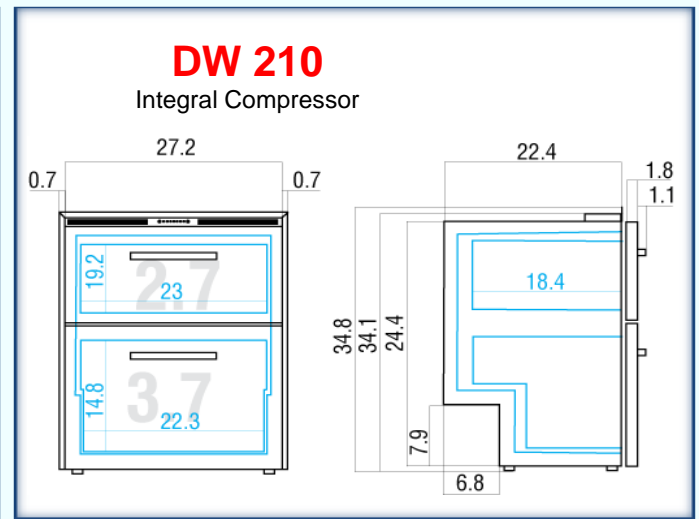

## Stainless Steel Drawer Units

**DW 100 - 3.3 cu ft**

All Refrigerator or All Freezer  
Remote compressor

**DW 70 - 2.6 cu ft**

All Refrigerator or All Freezer  
Ice Maker option in Freezer  
Remote compressor

### Specifications

Specifications		DW 70	DW 100	DW 180	DW 210
<b>Volume</b>	Refrigerator compartment	2.6 cu ft	3.3 cu ft	2.3 cu ft	3.7 cu ft
	Freezer compartment			2.8 cu ft	2.7 cu ft
<b>Weight</b>	Total unit weight	70.5 lbs	68.3 lbs	110.2 lbs	121.2 lbs
<b>Power supply</b>	All models are available either as DC only, or AC and DC with automatic switching Models with incorporated ice maker are available in AC power configuration only.				
<b>DC Power</b>	Power Voltage (V)	12v or 24v	12v or 24v	12v or 24v	12v or 24v
	Rated current (A) 12/24v	2.80/1.40	3.4/1.7	4.40/2.20	4.40/2.20
	Nominal input (W)	33.6	40	52.8	52.8
<b>AC Power</b>	Power Voltage (V)	115v or 230v	115v or 230v	115v or 230v	115v or 230v
	Rated current (A) 115/230v	0.32/0.15	0.50/0.23	0.50/0.23	0.50/0.23
	Nominal input (W)	35.28	40	55.4	55.4
<b>Cooling unit</b>	Integral cooling unit	-	-	Yes	Yes
	Remote cooling unit	Yes	Yes	-	-
<b>Door</b>	Magnetic closure	Standard	Standard	Standard	Standard
<b>Door finish</b>	Stainless steel	Standard	Standard	Standard	Standard
<b>Opening type</b>	Front opening drawer on sliders	Standard	Standard	Standard	Standard
<b>Mounting options</b>	Surface flange (Door proud)	Standard	Standard	Standard	Standard
	Flush Flange (Door flush w/ flange)	Option	Option	Option	Option

Details may not be exactly as shown. Contact Coastal to confirm details.

Dimensional data over:

**NEW FEATURE!**

All drawer models are now available with Flush Flange and recessed latches.

Dimensions shown are for Surface Flange (door proud) models.  
Flush Flange models have cabinet depth increased by an additional 1.3" to those shown. Height and width are unchanged.