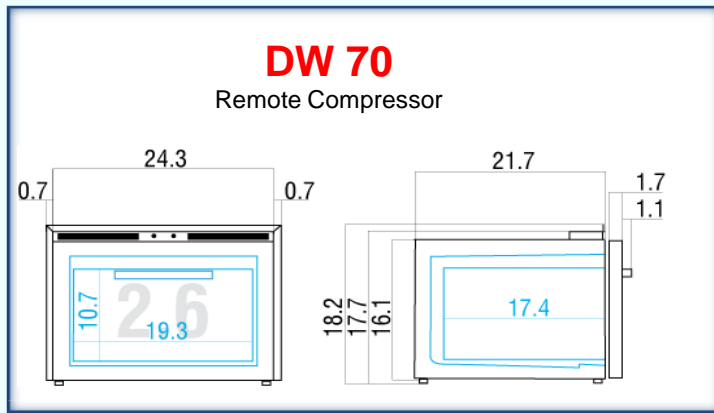

## Stainless Steel Drawer Units

**DW 100 - 3.3 cu ft**

All Refrigerator or All Freezer  
Remote compressor

**DW 70 - 2.6 cu ft**

All Refrigerator or All Freezer  
Ice Maker option in Freezer  
Remote compressor

### Specifications

Specifications		DW 70	DW 100	DW 180	DW 210
<b>Volume</b>	Refrigerator compartment	2.6 cu ft	3.3 cu ft	2.3 cu ft	3.7 cu ft
	Freezer compartment			2.8 cu ft	2.7 cu ft
<b>Weight</b>	Total unit weight	70.5 lbs	68.3 lbs	110.2 lbs	121.2 lbs
<b>Power supply</b>	All models are available either as DC only, or AC and DC with automatic switching Models with incorporated ice maker are available in AC power configuration only.				
<b>DC Power</b>	Power Voltage (V)	12v or 24v	12v or 24v	12v or 24v	12v or 24v
	Rated current (A) 12/24v	2.80/1.40	3.4/1.7	4.40/2.20	4.40/2.20
	Nominal input (W)	33.6	40	52.8	52.8
<b>AC Power</b>	Power Voltage (V)	115v or 230v	115v or 230v	115v or 230v	115v or 230v
	Rated current (A) 115/230v	0.32/0.15	0.50/0.23	0.50/0.23	0.50/0.23
	Nominal input (W)	35.28	40	55.4	55.4
<b>Cooling unit</b>	Integral cooling unit	-	-	Yes	Yes
	Remote cooling unit	Yes	Yes	-	-
<b>Door</b>	Magnetic closure	Standard	Standard	Standard	Standard
<b>Door finish</b>	Stainless steel	Standard	Standard	Standard	Standard
<b>Opening type</b>	Front opening drawer on sliders	Standard	Standard	Standard	Standard
<b>Mounting options</b>	Surface flange (Door proud)	Standard	Standard	Standard	Standard
	Flush Flange (Door flush w/ flange)	Option	Option	Option	Option

Details may not be exactly as shown. Contact Coastal to confirm details.

Dimensional data over:

**NEW FEATURE!**

All drawer models are now available with Flush Flange and recessed latches.

Dimensions shown are for Surface Flange (door proud) models.  
Flush Flange models have cabinet depth increased by an additional 1.3" to those shown. Height and width are unchanged.