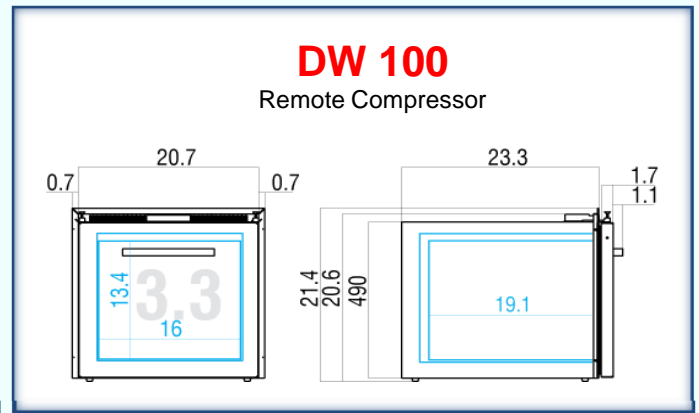

**DW 180 - 5.1 cu ft**

Fridge/Freezer, All Freezer, or All Fridge  
Ice Maker option in Freezer  
Integral compressor

**DW 210 - 6.4 cu ft**

Fridge/Freezer, All Freezer, or All Fridge  
Ice Maker option in Freezer  
Integral compressor

### Specifications

Specifications		DW 70	DW 100	DW 180	DW 210
<b>Volume</b>	Refrigerator compartment	2.6 cu ft	3.3 cu ft	2.3 cu ft	3.7 cu ft
	Freezer compartment			2.8 cu ft	2.7 cu ft
<b>Weight</b>	Total unit weight	70.5 lbs	68.3 lbs	110.2 lbs	121.2 lbs
<b>Power supply</b>	All models are available either as DC only, or AC and DC with automatic switching Models with incorporated ice maker are available in AC power configuration only.				
<b>DC Power</b>	Power Voltage (V)	12v or 24v	12v or 24v	12v or 24v	12v or 24v
	Rated current (A) 12/24v	2.80/1.40	3.4/1.7	4.40/2.20	4.40/2.20
	Nominal input (W)	33.6	40	52.8	52.8
<b>AC Power</b>	Power Voltage (V)	115v or 230v	115v or 230v	115v or 230v	115v or 230v
	Rated current (A) 115/230v	0.32/0.15	0.50/0.23	0.50/0.23	0.50/0.23
	Nominal input (W)	35.28	40	55.4	55.4
<b>Cooling unit</b>	Integral cooling unit	-	-	Yes	Yes
	Remote cooling unit	Yes	Yes	-	-
<b>Door</b>	Magnetic closure	Standard	Standard	Standard	Standard
<b>Door finish</b>	Stainless steel	Standard	Standard	Standard	Standard
<b>Opening type</b>	Front opening drawer on sliders	Standard	Standard	Standard	Standard
<b>Mounting options</b>	Surface flange (Door proud)	Standard	Standard	Standard	Standard
	Flush Flange (Door flush w/ flange)	Option	Option	Option	Option

Details may not be exactly as shown. Contact Coastal to confirm details.

Dimensional data over:

**NEW FEATURE!**

All drawer models are now available with Flush Flange and recessed latches.

Dimensions shown are for Surface Flange (door proud) models.  
Flush Flange models have cabinet depth increased by an additional 1.3" to those shown. Height and width are unchanged.