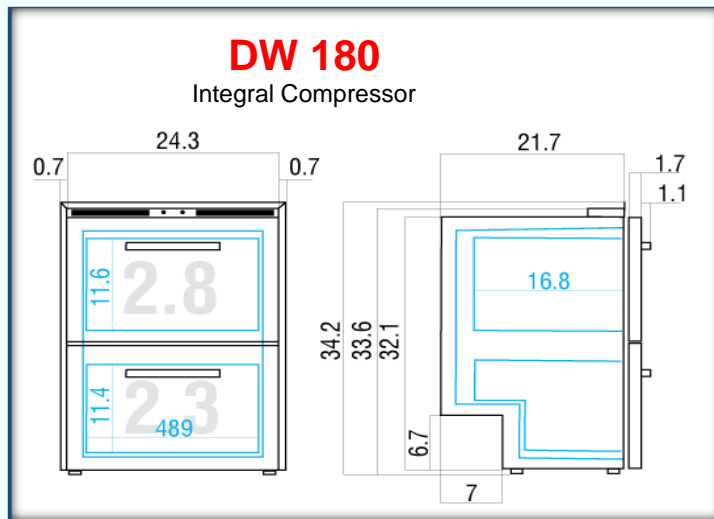

**DW 180 - 5.1 cu ft**

Fridge/Freezer, All Freezer, or All Fridge  
Ice Maker option in Freezer  
Integral compressor

**DW 210 - 6.4 cu ft**

Fridge/Freezer, All Freezer, or All Fridge  
Ice Maker option in Freezer  
Integral compressor

### Specifications

Specifications		DW 70	DW 100	DW 180	DW 210
<b>Volume</b>	Refrigerator compartment	2.6 cu ft	3.3 cu ft	2.3 cu ft	3.7 cu ft
	Freezer compartment			2.8 cu ft	2.7 cu ft
<b>Weight</b>	Total unit weight	70.5 lbs	68.3 lbs	110.2 lbs	121.2 lbs
<b>Power supply</b>	All models are available either as DC only, or AC and DC with automatic switching Models with incorporated ice maker are available in AC power configuration only.				
<b>DC Power</b>	Power Voltage (V)	12v or 24v	12v or 24v	12v or 24v	12v or 24v
	Rated current (A) 12/24v	2.80/1.40	3.4/1.7	4.40/2.20	4.40/2.20
	Nominal input (W)	33.6	40	52.8	52.8
<b>AC Power</b>	Power Voltage (V)	115v or 230v	115v or 230v	115v or 230v	115v or 230v
	Rated current (A) 115/230v	0.32/0.15	0.50/0.23	0.50/0.23	0.50/0.23
	Nominal input (W)	35.28	40	55.4	55.4
<b>Cooling unit</b>	Integral cooling unit	-	-	Yes	Yes
	Remote cooling unit	Yes	Yes	-	-
<b>Door</b>	Magnetic closure	Standard	Standard	Standard	Standard
<b>Door finish</b>	Stainless steel	Standard	Standard	Standard	Standard
<b>Opening type</b>	Front opening drawer on sliders	Standard	Standard	Standard	Standard
<b>Mounting options</b>	Surface flange (Door proud)	Standard	Standard	Standard	Standard
	Flush Flange (Door flush w/ flange)	Option	Option	Option	Option

Details may not be exactly as shown. Contact Coastal to confirm details.

Dimensional data over:

**NEW FEATURE!**

All drawer models are now available with Flush Flange and recessed latches.

Dimensions shown are for Surface Flange (door proud) models.  
Flush Flange models have cabinet depth increased by an additional 1.3" to those shown. Height and width are unchanged.