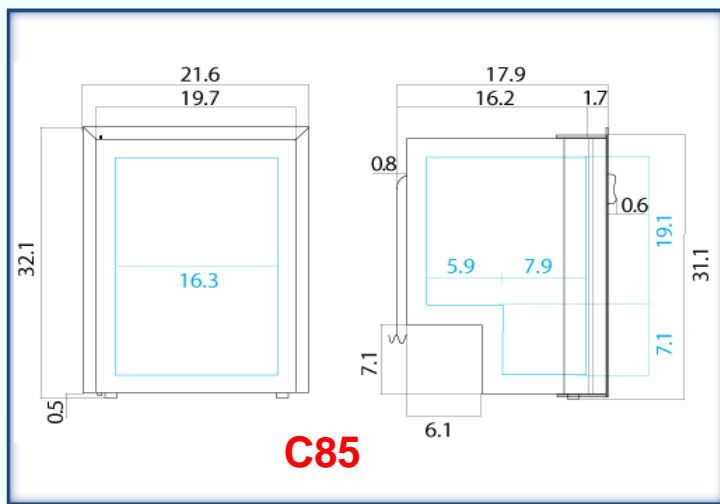

Specifications

		<u>C39</u>	<u>C51</u>	<u>C60</u>	<u>C62</u>	<u>C85</u>	<u>C90</u>
Volume	Total (Cu Ft)	1.3	1.8	2.1	2.2	3.2	3.1
	Freezer only	0.1	0.1	0.4	0.4	0.4	0.3
Freezer	Height (Inches)	2.8	2.8	4.1	4.1	5.1	5
Internal size	Width (Inches)	9.7	9.7	15.4	15.4	15.6	15.4
	Depth (Inches)	8.3	9.1	9.8	9.8	9.8	7.9
Weight	Lbs	38.5	39.6	46.7	42.3	58.2	51.1
Power Supply	12v/24v DC	Standard	Standard	Standard	Standard	Standard	Standard
	12v/24v Dc plus 110v/230v AC	Optional	Optional	Optional	Optional	Optional	Optional
12/24v DC	Nominal input (W)	31	40	40	40	40	40
	Current consumption (Amps) 12/24v	2.6/1.3	3.4/1.7	3.4/1.7	3.4/1.7	3.4/1.7	3.4/1.7
110/230v AC	Nominal input (W)	31	40	40	40	40	40
	Current consumption (Amps) 115/230v	0.4/0.2	0.5/0.25	0.5/0.25	0.5/0.25	0.5/0.25	0.5/0.25
Features	Interchangeable door opening	Yes	Yes	Yes	Yes	Yes	Yes
	Magnetic closure	Yes	Yes	Yes	Yes	Yes	Yes
	Internal light	No	Yes	Yes	Yes	Yes	Yes
Trim finish - Door	Black - Vinyl interchangeable panel	Standard	Standard	Standard	Standard	Standard	Standard
	Stainless steel	Optional	Optional	Optional	Optional	Optional	Optional
Mounting options	Flush flange	No	Yes	Yes	Yes	Yes	Yes
	Surface flange	Yes	Optional	N/A	N/A	N/A	N/A
	Bottom trim piece	Integral	Included	Included	Included	Included	Included

Details may not be exactly as shown. Contact Coastal to confirm details.

Dimensional data over:

C39

C51

C60

C62

C85

C90