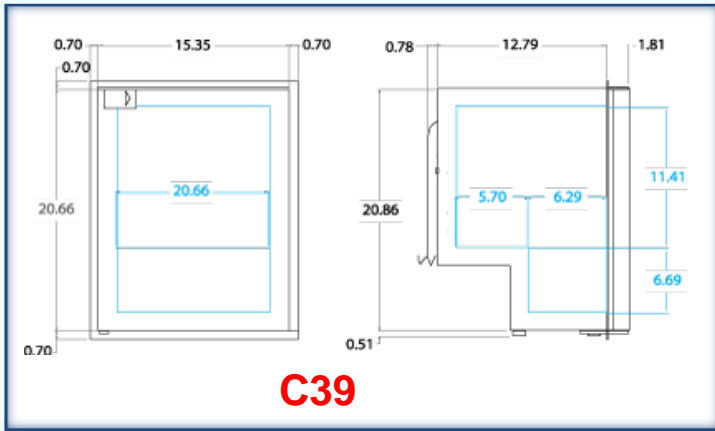

Refrigerators - Integral Compressor

C39

C51

C60

C62

C85

C90

C115/C130
(See separate spec sheet)

Specifications

		<u>C39</u>	<u>C51</u>	<u>C60</u>	<u>C62</u>	<u>C85</u>	<u>C90</u>
Volume	Total (Cu Ft)	1.3	1.8	2.1	2.2	3.2	3.1
	Freezer only	0.1	0.1	0.4	0.4	0.4	0.3
Freezer	Height (Inches)	2.8	2.8	4.1	4.1	5.1	5
Internal size	Width (Inches)	9.7	9.7	15.4	15.4	15.6	15.4
	Depth (Inches)	8.3	9.1	9.8	9.8	9.8	7.9
Weight	Lbs	38.5	39.6	46.7	42.3	58.2	51.1
Power Supply	12v/24v DC	Standard	Standard	Standard	Standard	Standard	Standard
	12v/24v Dc plus 110v/230v AC	Optional	Optional	Optional	Optional	Optional	Optional
12/24v DC	Nominal input (W)	31	40	40	40	40	40
	Current consumption (Amps) 12/24v	2.6/1.3	3.4/1.7	3.4/1.7	3.4/1.7	3.4/1.7	3.4/1.7
110/230v AC	Nominal input (W)	31	40	40	40	40	40
	Current consumption (Amps) 115/230v	0.4/0.2	0.5/0.25	0.5/0.25	0.5/0.25	0.5/0.25	0.5/0.25
Features	Interchangeable door opening	Yes	Yes	Yes	Yes	Yes	Yes
	Magnetic closure	Yes	Yes	Yes	Yes	Yes	Yes
	Internal light	No	Yes	Yes	Yes	Yes	Yes
Trim finish - Door	Black - Vinyl interchangeable panel	Standard	Standard	Standard	Standard	Standard	Standard
	Stainless steel	Optional	Optional	Optional	Optional	Optional	Optional
Mounting options	Flush flange	No	Yes	Yes	Yes	Yes	Yes
	Surface flange	Yes	Optional	N/A	N/A	N/A	N/A
	Bottom trim piece	Integral	Included	Included	Included	Included	Included

Details may not be exactly as shown. Contact Coastal to confirm details.

Dimensional data over:

C39

C51

C60

C62

C85

C90