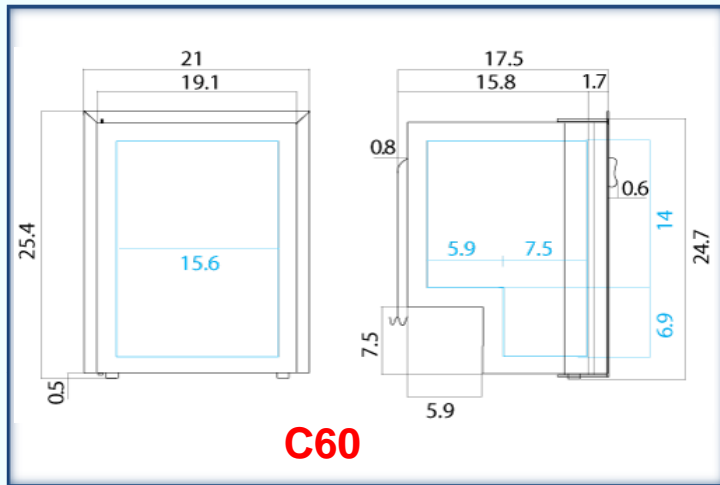

Specifications

		<u>C39</u>	<u>C51</u>	<u>C60</u>	<u>C62</u>	<u>C85</u>	<u>C90</u>
Volume	Total (Cu Ft)	1.3	1.8	2.1	2.2	3.2	3.1
	Freezer only	0.1	0.1	0.4	0.4	0.4	0.3
Freezer	Height (Inches)	2.8	2.8	4.1	4.1	5.1	5
Internal size	Width (Inches)	9.7	9.7	15.4	15.4	15.6	15.4
	Depth (Inches)	8.3	9.1	9.8	9.8	9.8	7.9
Weight	Lbs	38.5	39.6	46.7	42.3	58.2	51.1
Power Supply	12v/24v DC	Standard	Standard	Standard	Standard	Standard	Standard
	12v/24v Dc plus 110v/230v AC	Optional	Optional	Optional	Optional	Optional	Optional
12/24v DC	Nominal input (W)	31	40	40	40	40	40
	Current consumption (Amps) 12/24v	2.6/1.3	3.4/1.7	3.4/1.7	3.4/1.7	3.4/1.7	3.4/1.7
110/230v AC	Nominal input (W)	31	40	40	40	40	40
	Current consumption (Amps) 115/230v	0.4/0.2	0.5/0.25	0.5/0.25	0.5/0.25	0.5/0.25	0.5/0.25
Features	Interchangeable door opening	Yes	Yes	Yes	Yes	Yes	Yes
	Magnetic closure	Yes	Yes	Yes	Yes	Yes	Yes
	Internal light	No	Yes	Yes	Yes	Yes	Yes
Trim finish - Door	Black - Vinyl interchangeable panel	Standard	Standard	Standard	Standard	Standard	Standard
	Stainless steel	Optional	Optional	Optional	Optional	Optional	Optional
Mounting options	Flush flange	No	Yes	Yes	Yes	Yes	Yes
	Surface flange	Yes	Optional	N/A	N/A	N/A	N/A
	Bottom trim piece	Integral	Included	Included	Included	Included	Included

Details may not be exactly as shown. Contact Coastal to confirm details.

Dimensional data over:

C39

C51

C60

C62

C85

C90