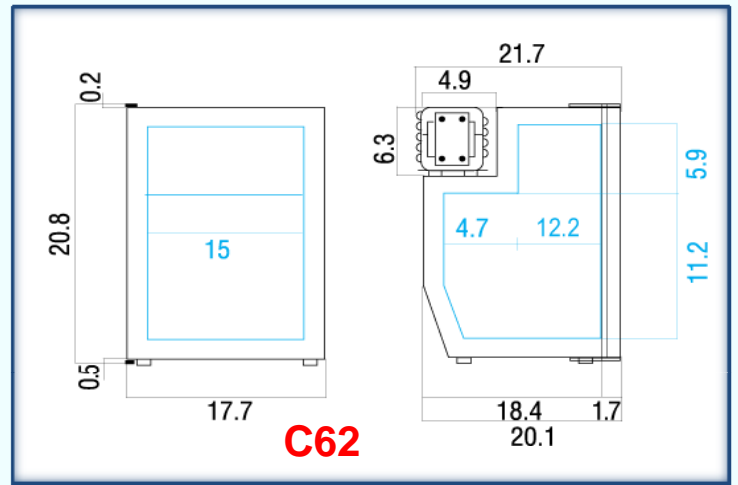

Specifications

		<u>C39</u>	<u>C51</u>	<u>C60</u>	<u>C62</u>	<u>C85</u>	<u>C90</u>
Volume	Total (Cu Ft)	1.3	1.8	2.1	2.2	3.2	3.1
	Freezer only	0.1	0.1	0.4	0.4	0.4	0.3
Freezer	Height (Inches)	2.8	2.8	4.1	4.1	5.1	5
Internal size	Width (Inches)	9.7	9.7	15.4	15.4	15.6	15.4
	Depth (Inches)	8.3	9.1	9.8	9.8	9.8	7.9
Weight	Lbs	38.5	39.6	46.7	42.3	58.2	51.1
Power Supply	12v/24v DC	Standard	Standard	Standard	Standard	Standard	Standard
	12v/24v Dc plus 110v/230v AC	Optional	Optional	Optional	Optional	Optional	Optional
12/24v DC	Nominal input (W)	31	40	40	40	40	40
	Current consumption (Amps) 12/24v	2.6/1.3	3.4/1.7	3.4/1.7	3.4/1.7	3.4/1.7	3.4/1.7
110/230v AC	Nominal input (W)	31	40	40	40	40	40
	Current consumption (Amps) 115/230v	0.4/0.2	0.5/0.25	0.5/0.25	0.5/0.25	0.5/0.25	0.5/0.25
Features	Interchangeable door opening	Yes	Yes	Yes	Yes	Yes	Yes
	Magnetic closure	Yes	Yes	Yes	Yes	Yes	Yes
	Internal light	No	Yes	Yes	Yes	Yes	Yes
Trim finish - Door	Black - Vinyl interchangeable panel	Standard	Standard	Standard	Standard	Standard	Standard
	Stainless steel	Optional	Optional	Optional	Optional	Optional	Optional
Mounting options	Flush flange	No	Yes	Yes	Yes	Yes	Yes
	Surface flange	Yes	Optional	N/A	N/A	N/A	N/A
	Bottom trim piece	Integral	Included	Included	Included	Included	Included

Details may not be exactly as shown. Contact Coastal to confirm details.

Dimensional data over:

C39

C51

C60

C62

C85

C90