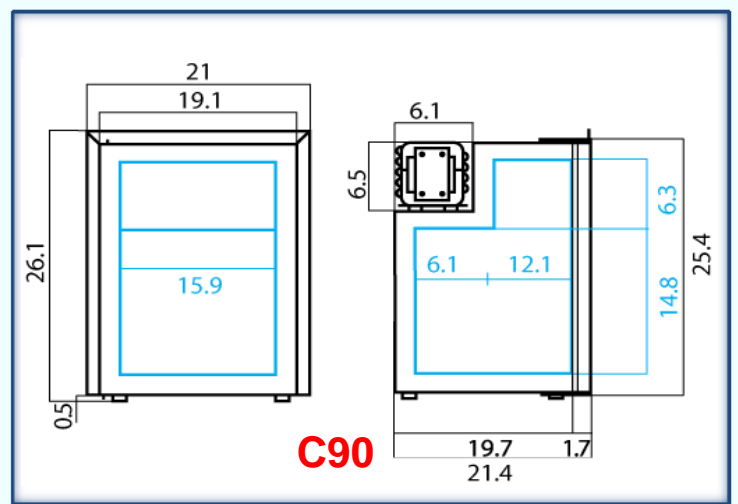

Specifications

		<u>C39</u>	<u>C51</u>	<u>C60</u>	<u>C62</u>	<u>C85</u>	<u>C90</u>
Volume	Total (Cu Ft)	1.3	1.8	2.1	2.2	3.2	3.1
	Freezer only	0.1	0.1	0.4	0.4	0.4	0.3
Freezer	Height (Inches)	2.8	2.8	4.1	4.1	5.1	5
Internal size	Width (Inches)	9.7	9.7	15.4	15.4	15.6	15.4
	Depth (Inches)	8.3	9.1	9.8	9.8	9.8	7.9
Weight	Lbs	38.5	39.6	46.7	42.3	58.2	51.1
Power Supply	12v/24v DC	Standard	Standard	Standard	Standard	Standard	Standard
	12v/24v Dc plus 110v/230v AC	Optional	Optional	Optional	Optional	Optional	Optional
12/24v DC	Nominal input (W)	31	40	40	40	40	40
	Current consumption (Amps) 12/24v	2.6/1.3	3.4/1.7	3.4/1.7	3.4/1.7	3.4/1.7	3.4/1.7
110/230v AC	Nominal input (W)	31	40	40	40	40	40
	Current consumption (Amps) 115/230v	0.4/0.2	0.5/0.25	0.5/0.25	0.5/0.25	0.5/0.25	0.5/0.25
Features	Interchangeable door opening	Yes	Yes	Yes	Yes	Yes	Yes
	Magnetic closure	Yes	Yes	Yes	Yes	Yes	Yes
	Internal light	No	Yes	Yes	Yes	Yes	Yes
Trim finish - Door	Black - Vinyl interchangeable panel	Standard	Standard	Standard	Standard	Standard	Standard
	Stainless steel	Optional	Optional	Optional	Optional	Optional	Optional
Mounting options	Flush flange	No	Yes	Yes	Yes	Yes	Yes
	Surface flange	Yes	Optional	N/A	N/A	N/A	N/A
	Bottom trim piece	Integral	Included	Included	Included	Included	Included

Details may not be exactly as shown. Contact Coastal to confirm details.

Dimensional data over:

C39

C51

C60

C62

C85

C90