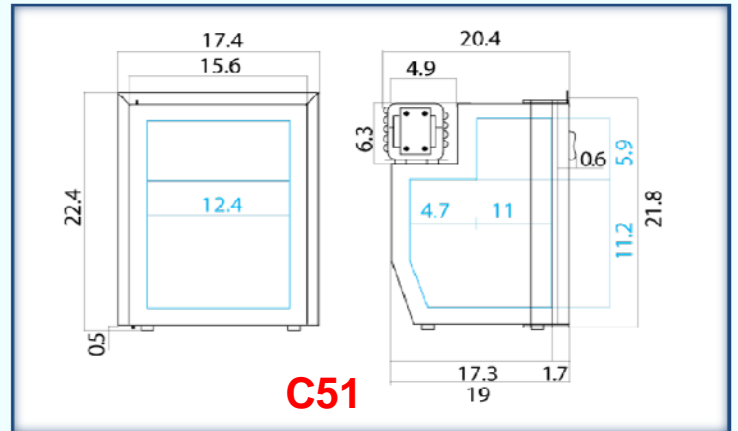

Specifications

		<u>C39</u>	<u>C51</u>	<u>C60</u>	<u>C62</u>	<u>C85</u>	<u>C90</u>
Volume	Total (Cu Ft)	1.3	1.8	2.1	2.2	3.2	3.1
	Freezer only	0.1	0.1	0.4	0.4	0.4	0.3
Freezer	Height (Inches)	2.8	2.8	4.1	4.1	5.1	5
Internal size	Width (Inches)	9.7	9.7	15.4	15.4	15.6	15.4
	Depth (Inches)	8.3	9.1	9.8	9.8	9.8	7.9
Weight	Lbs	38.5	39.6	46.7	42.3	58.2	51.1
Power Supply	12v/24v DC	Standard	Standard	Standard	Standard	Standard	Standard
	12v/24v Dc plus 110v/230v AC	Optional	Optional	Optional	Optional	Optional	Optional
12/24v DC	Nominal input (W)	31	40	40	40	40	40
	Current consumption (Amps) 12/24v	2.6/1.3	3.4/1.7	3.4/1.7	3.4/1.7	3.4/1.7	3.4/1.7
110/230v AC	Nominal input (W)	31	40	40	40	40	40
	Current consumption (Amps) 115/230v	0.4/0.2	0.5/0.25	0.5/0.25	0.5/0.25	0.5/0.25	0.5/0.25
Features	Interchangeable door opening	Yes	Yes	Yes	Yes	Yes	Yes
	Magnetic closure	Yes	Yes	Yes	Yes	Yes	Yes
	Internal light	No	Yes	Yes	Yes	Yes	Yes
Trim finish - Door	Black - Vinyl interchangeable panel	Standard	Standard	Standard	Standard	Standard	Standard
	Stainless steel	Optional	Optional	Optional	Optional	Optional	Optional
Mounting options	Flush flange	No	Yes	Yes	Yes	Yes	Yes
	Surface flange	Yes	Optional	N/A	N/A	N/A	N/A
	Bottom trim piece	Integral	Included	Included	Included	Included	Included

Details may not be exactly as shown. Contact Coastal to confirm details.

Dimensional data over:

C39

C51

C60

C62

C85

C90