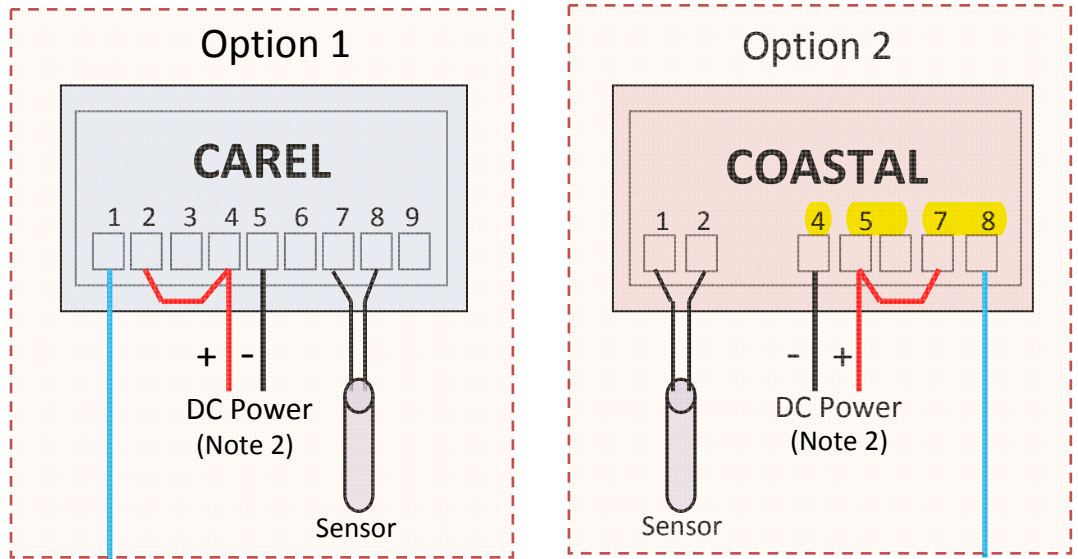

Smart Speed Control Wiring Instructions

Wiring shown is for Mechanical Thermostat, plus optional "Carel" and "Coastal" digital thermostat/thermometers

Mechanical Thermostat

NOTE 1:
 These terminals may be connected to either a cooling fan (air cooled units), or an oil cooler fan (W and K models), or a pump relay (W models).

NOTE 2:
 See individual component instructions for wire and fuse sizes.