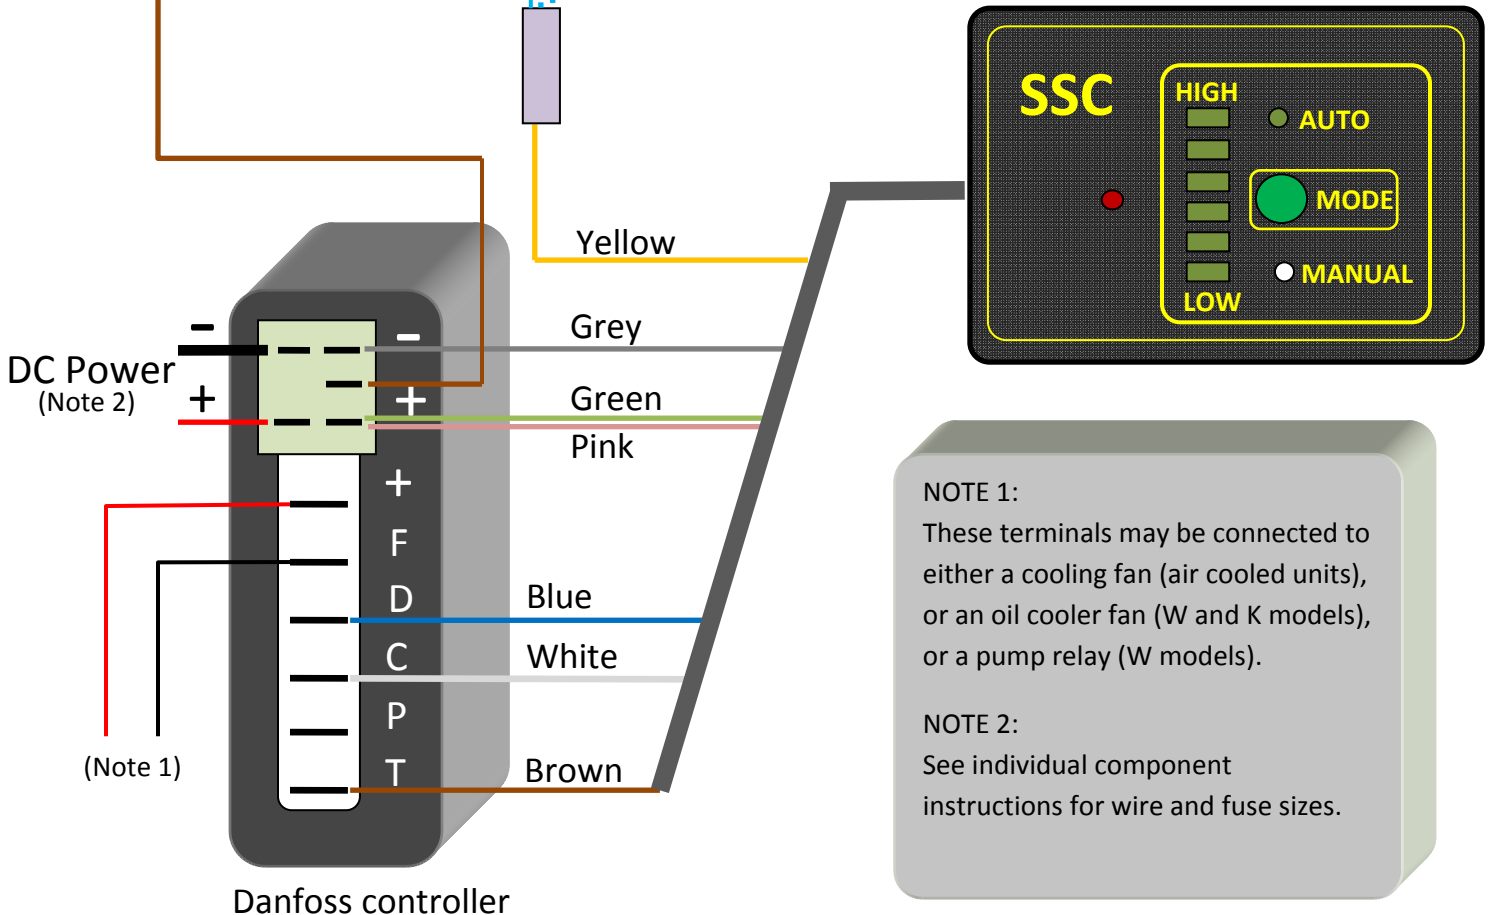

Smart Speed Control Wiring Instructions

Wiring shown is for Mechanical Thermostat, plus optional "Carel" and "Coastal" digital thermostat/thermometers

Mechanical Thermostat

NOTE 1:
 These terminals may be connected to either a cooling fan (air cooled units), or an oil cooler fan (W and K models), or a pump relay (W models).

NOTE 2:
 See individual component instructions for wire and fuse sizes.